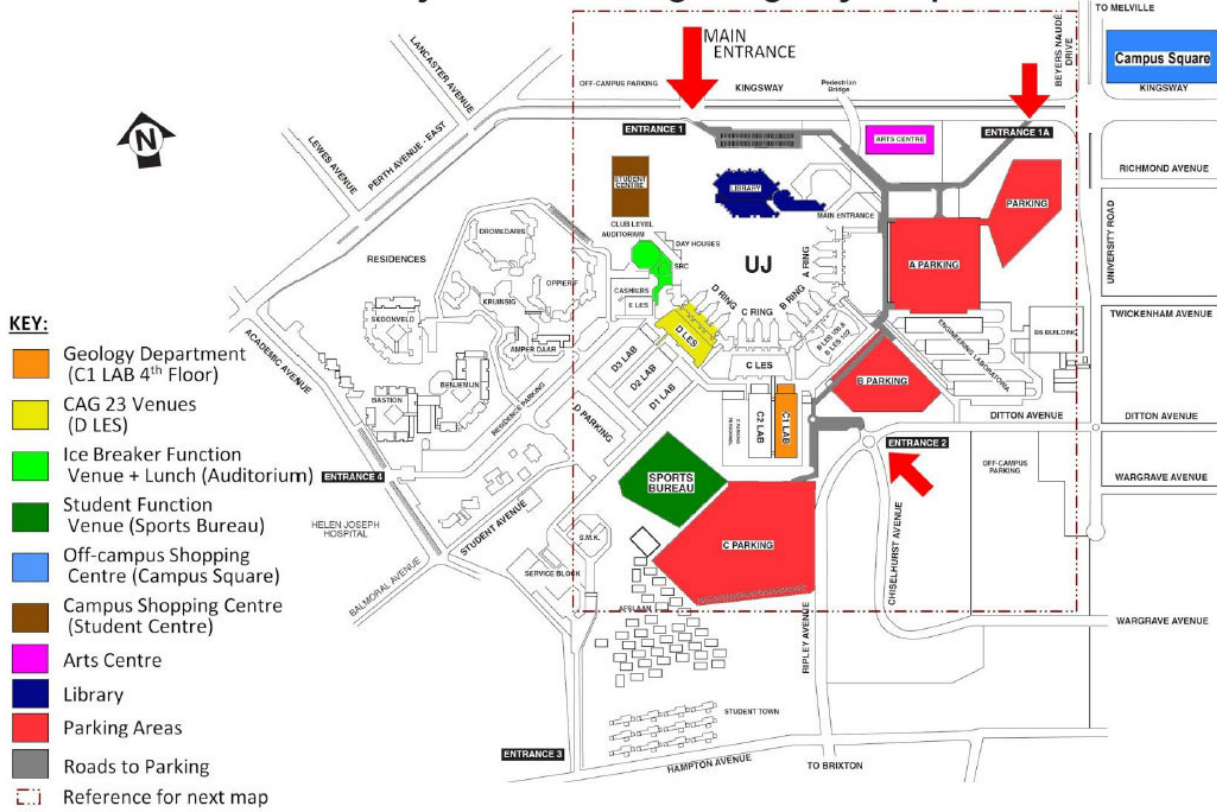

CAG 23 VENUES

KEY:

- | | | | |
|---|--|---|--|
|  | Geology Department
(C1 LAB 4 th Floor) |  | Campus Shopping Centre
(Student Centre) |
|  | CAG 23 Venues (D LES)
(Presentations, posters, exhibitions) |  | Arts Centre |
|  | Ice Breaker Function
Venue + Lunch (Auditorium) |  | Library |
|  | Student Function
Venue (Sports Bureau) |  | Parking Areas |
|  | Off-campus Shopping
Centre (Campus Square) |  | Roads to Parking |
| | |  | Reference for
previous map |

University of Johannesburg: Kingsway Campus

University of Johannesburg: Kingsway Campus