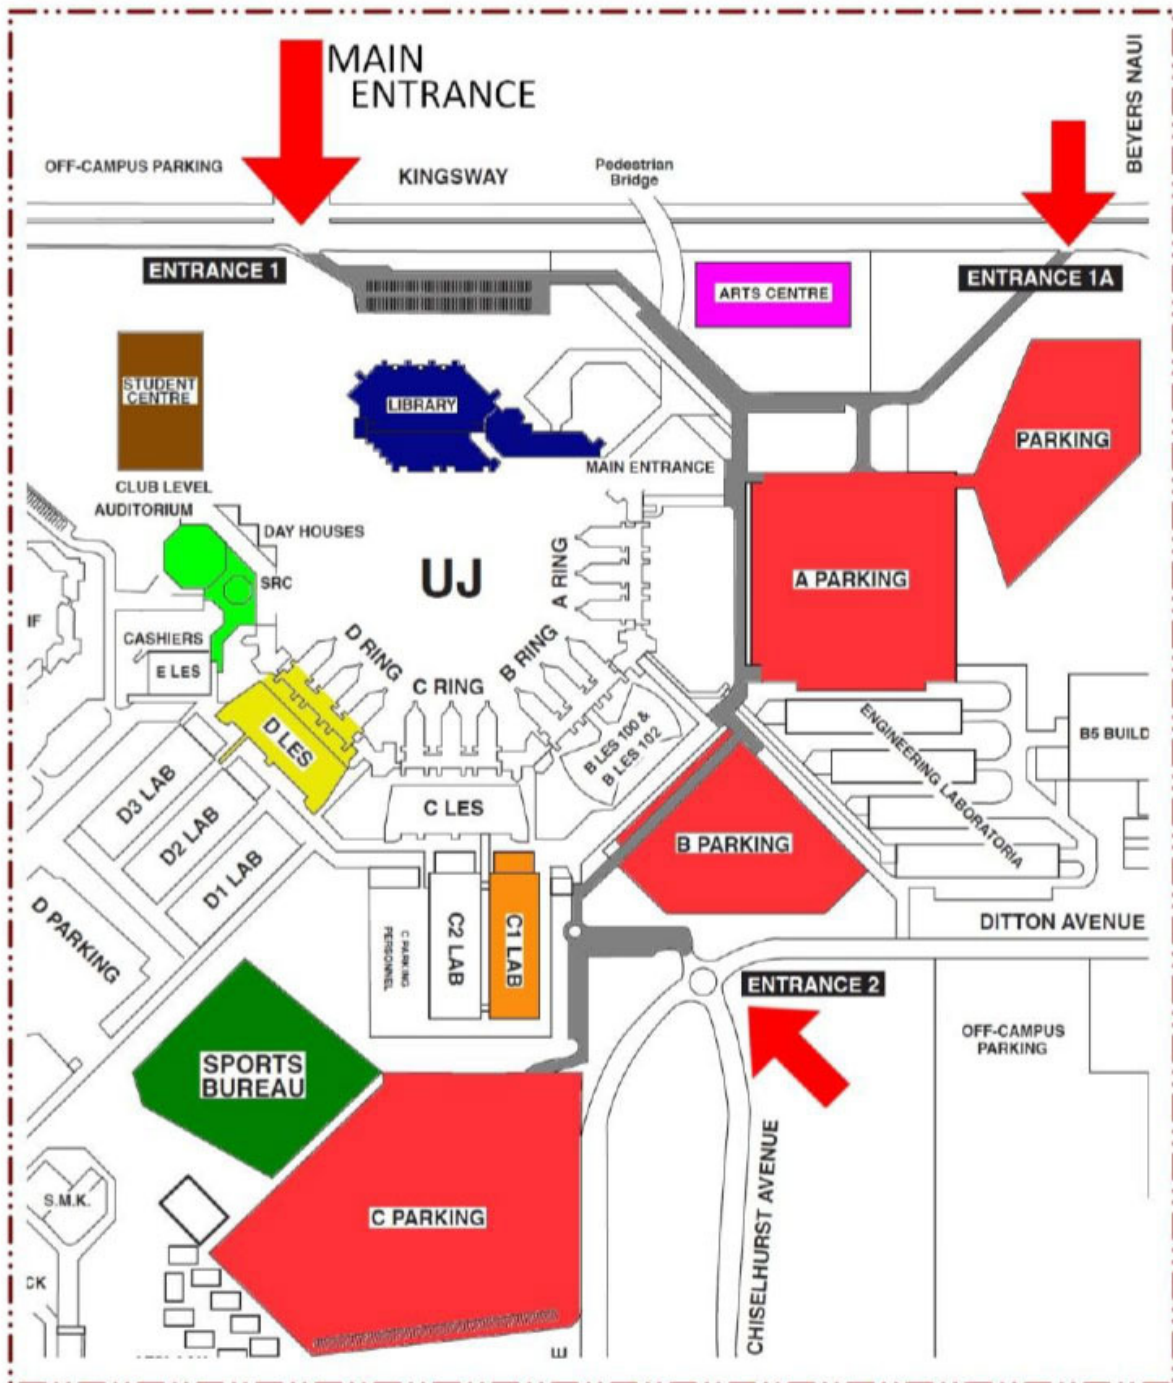

CAG 23 VENUES

KEY:

- | | | | |
|---|--|---|--|
|  | Geology Department
(C1 LAB 4 th Floor) |  | Campus Shopping Centre
(Student Centre) |
|  | CAG 23 Venues (D LES)
(Presentations, posters, exhibitions) |  | Arts Centre |
|  | Ice Breaker Function
Venue + Lunch (Auditorium) |  | Library |
|  | Student Function
Venue (Sports Bureau) |  | Parking Areas |
|  | Off-campus Shopping
Centre (Campus Square) |  | Roads to Parking |
| | |  | Reference for
previous map |

University of Johannesburg: Kingsway Campus

University of Johannesburg: Kingsway Campus